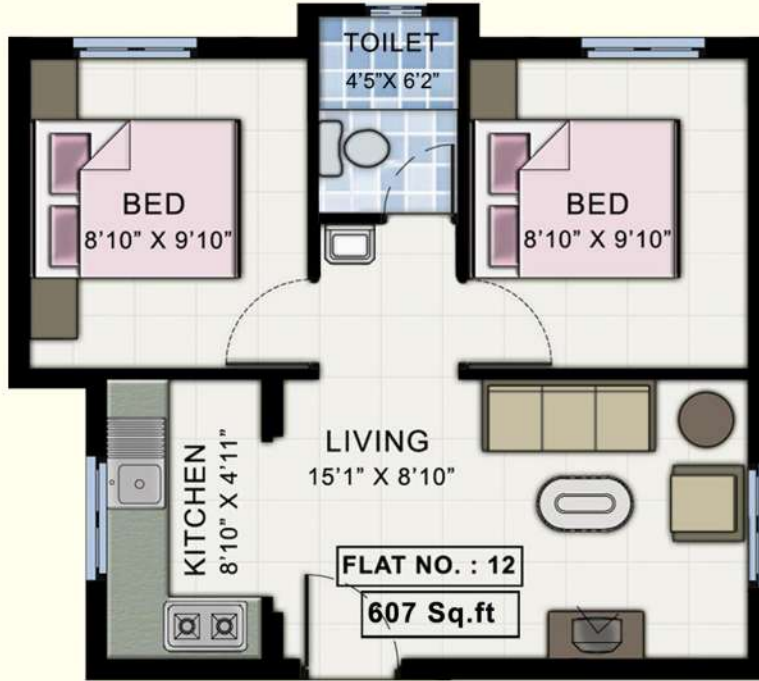

Typology	Navin's Builtup Plinth Area (Sq.ft.)
Spacious 3 BHK	1519 Sq.ft.

Typology	Navin's Builtup Plinth Area (Sq.ft.)
Premium 2 BHK	1062 Sq.ft.

Typology	Navin's Builtup Plinth Area (Sq.ft.)
Premium 2 BHK	1155 Sq.ft.

Typology	Navin's Builtup Plinth Area (Sq.ft.)
Spacious 3 BHK	1385 Sq.ft.

Typology	Navin's Builtup Plinth Area (Sq.ft.)
Spacious 3 BHK	1427 Sq.ft.

Typology	Navin's Builtup Plinth Area (Sq.ft.)
Efficient 2 BHK	607 Sq.ft.

Typology	Navin's Builtup Plinth Area (Sq.ft.)
Efficient 2 BHK	610 Sq.ft.

Typology	Navin's Builtup Plinth Area (Sq.ft.)
Efficient 2 BHK	615 Sq.ft.

Typology	Navin's Builtup Plinth Area (Sq.ft.)
Efficient 2 BHK	619 Sq.ft.

Typology	Navin's Builtup Plinth Area (Sq.ft.)
Spacious 3 BHK	1497 Sq.ft.