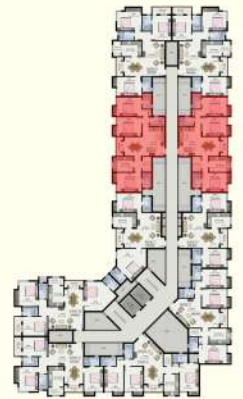

Typology	Navin's Builtup Plinth Area (Sq.ft.)
Spacious 3 BHK	1519 Sq.ft.

Typology	Navin's Builtup Plinth Area (Sq.ft.)
Premium 2 BHK	1062 Sq.ft.

Typology	Navin's Builtup Plinth Area (Sq.ft.)
Premium 2 BHK	1155 Sq.ft.

Typology	Navin's Builtup Plinth Area (Sq.ft.)
Spacious 3 BHK	1385 Sq.ft.

Typology	Navin's Builtup Plinth Area (Sq.ft.)
Spacious 3 BHK	1427 Sq.ft.

Typology	Navin's Builtup Plinth Area (Sq.ft.)
Efficient 2 BHK	607 Sq.ft.